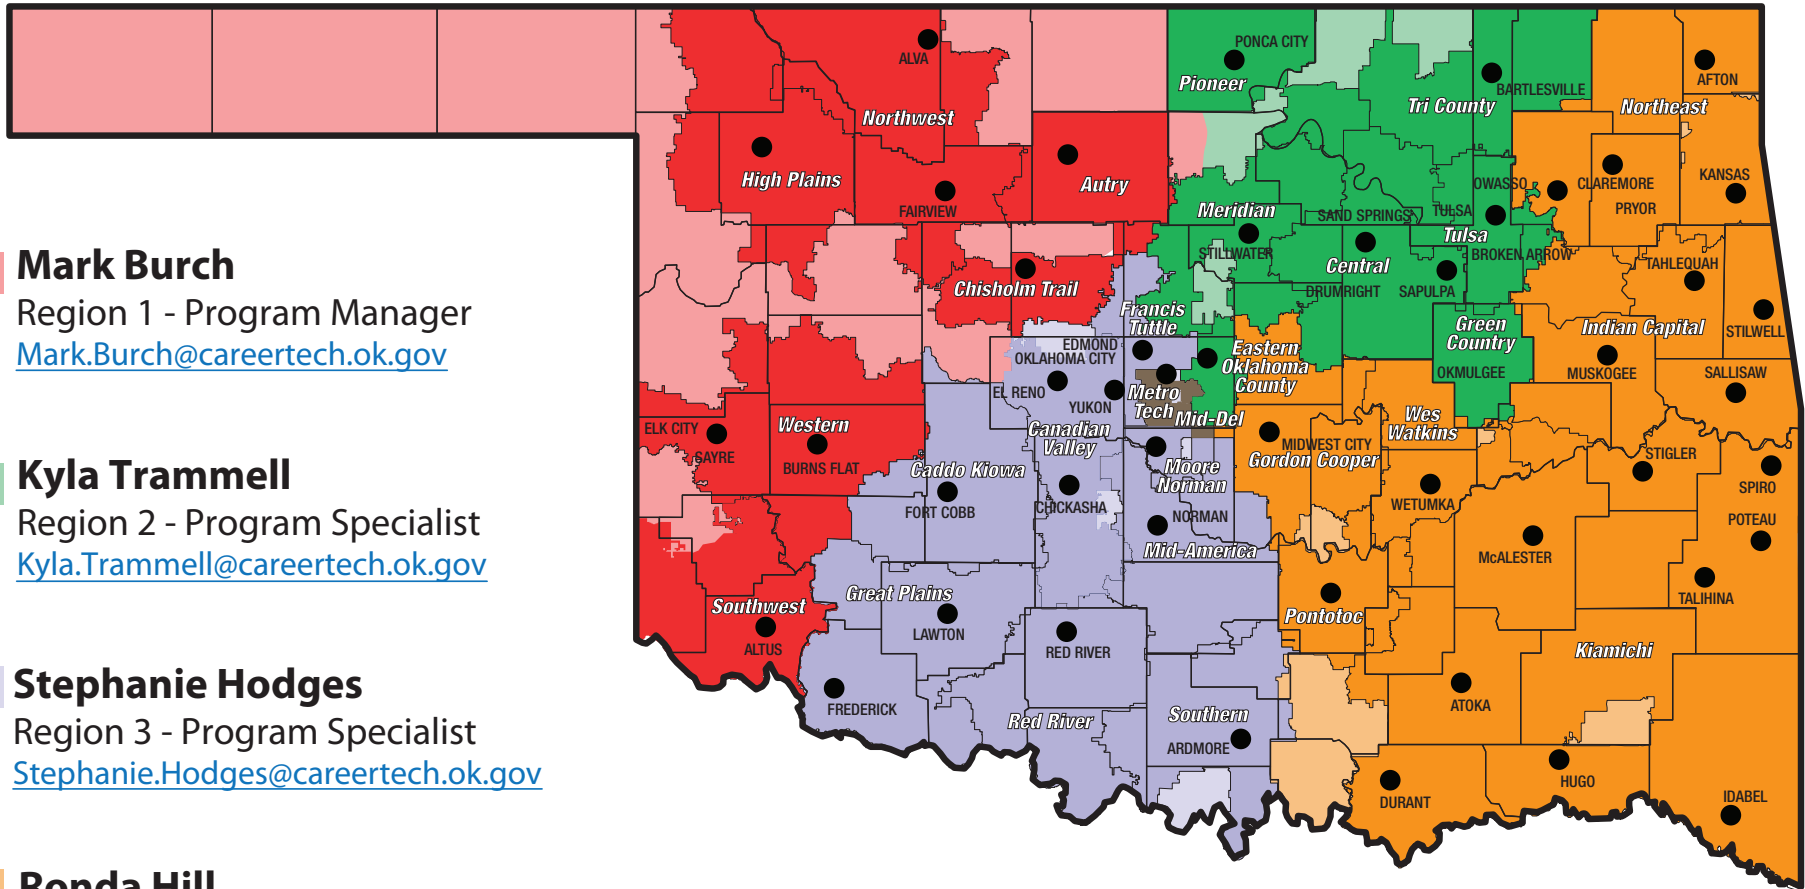

BMITE Region Assignments

- Mark Burch**
 Region 1 - Program Manager
Mark.Burch@careertech.ok.gov

- Kyla Trammell**
 Region 2 - Program Specialist
Kyla.Trammell@careertech.ok.gov

- Stephanie Hodges**
 Region 3 - Program Specialist
Stephanie.Hodges@careertech.ok.gov

Emily Bates
 Part-time Clerk
Emily.Bates@careertech.ok.gov

**OKLAHOMA
 CareerTech**

BMITE Business, Marketing and
 Information Technology Education

Meridian

SAND

STILLWATER

Ce

DRUM

Francis
Tuttle