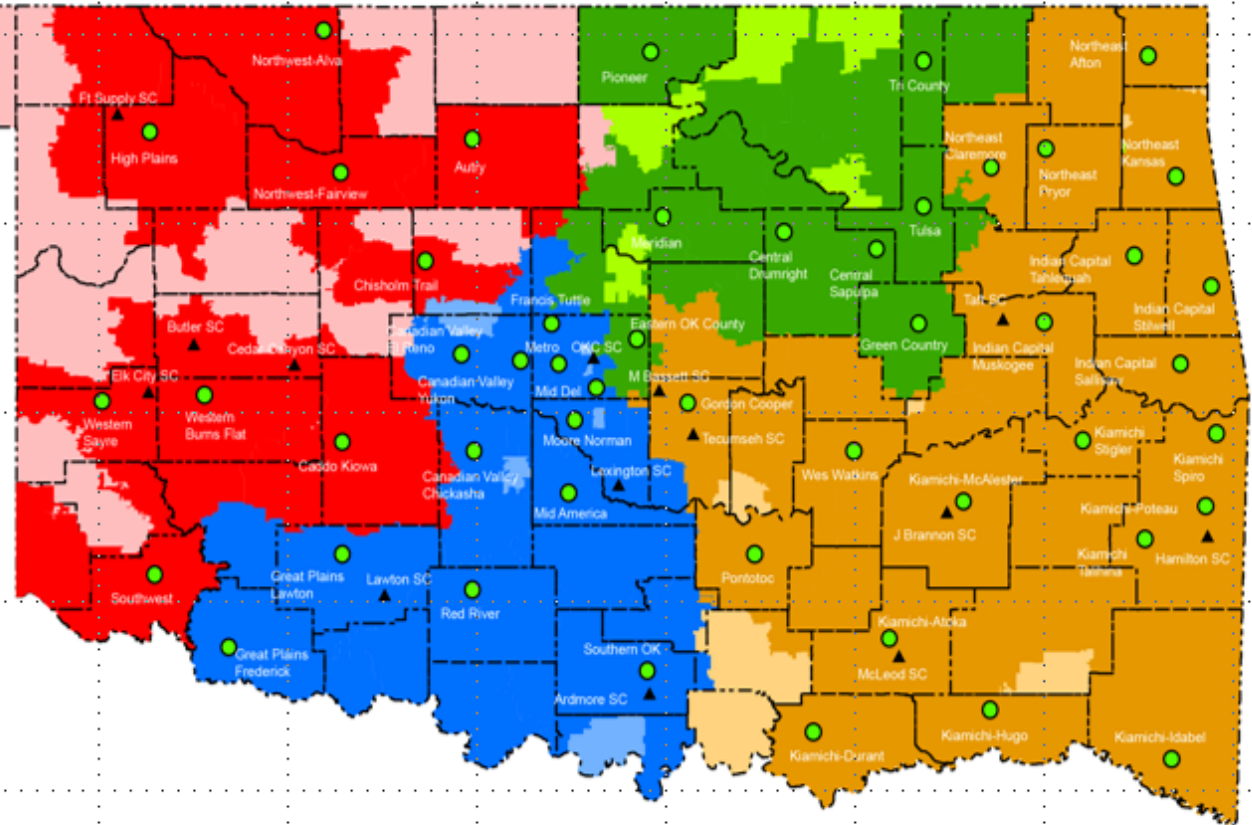

OKLAHOMA
CareerTech
 BMITE Business, Marketing, &
 Information Technology Education

BMITE Region Assignments

■ BMITE: Carrie DeMuth
 Region 1 Program Specialist

■ BMITE: Kathy Orr
 Region 2 Program Specialist

■ BMITE: Mark Burch
 Region 3 Program Specialist

■ BMITE: Kristi Lofton
 Region 4 Program Specialist

● Technology Center campus

▲ Skills Centers campus

2021-22