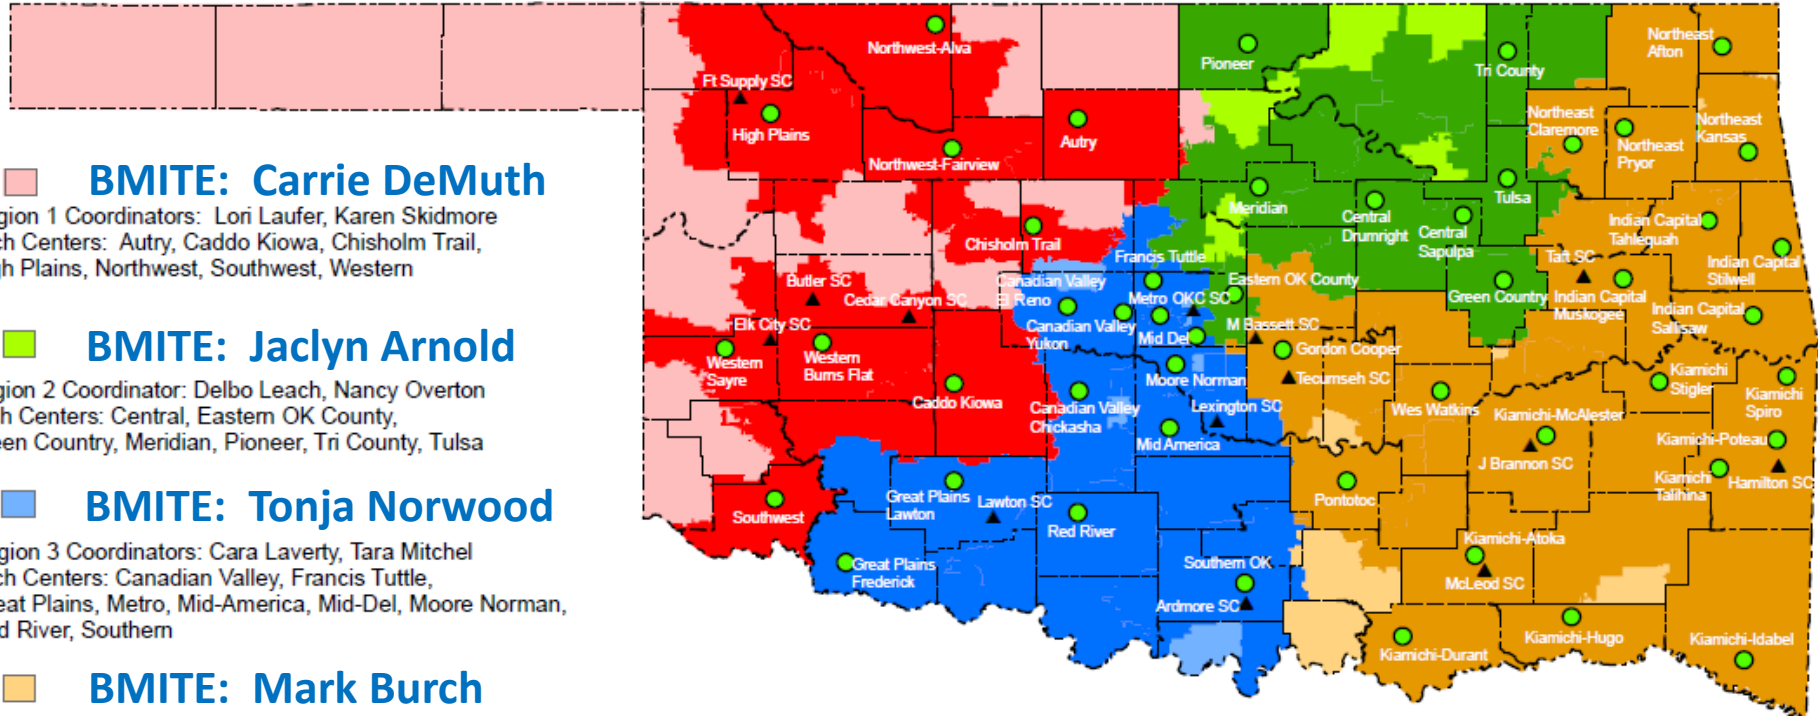

BMITE Regional Assignments

● Technology Center campus

▲ Skills Centers campus

January 13, 2016

POWERING OKLAHOMA'S ECONOMY.

*career*tech